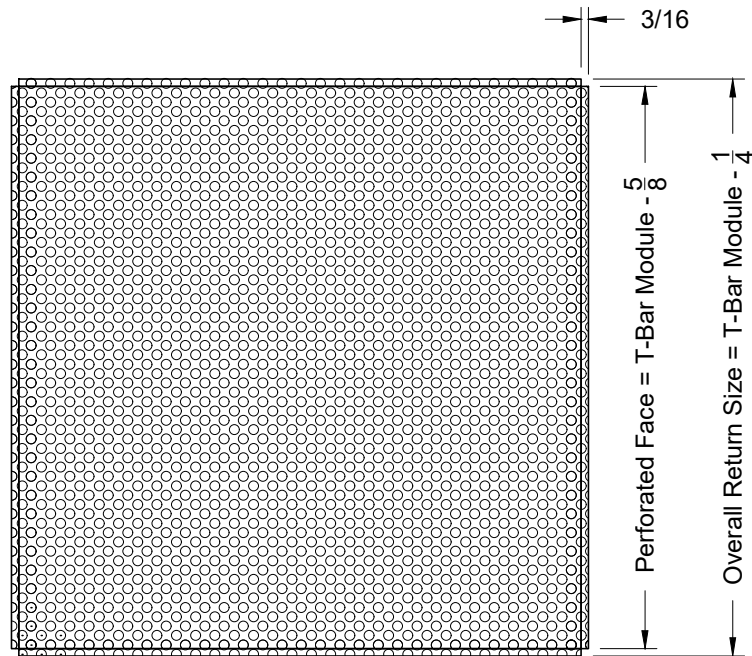

Model: PRTB-8

Perforated Screen - Non Ducted - Tegular T-Bar

PRTB-8 - Tegular T-Bar

Side View

Face View

Perforated Face Return $\frac{3}{16}$ Diameter Holes on $\frac{1}{4}$ Staggered Centers

| 1. Available Finishes | 2. Available Accessories | 3. Available Options | 4. Construction Details |
|--|--------------------------|----------------------|---|
| Standard Finish: 01 White 03 Black Optional Finish 28 Custom Color | | | <ul style="list-style-type: none"> Aluminum Construction Only available in Listed Sizes |
| | | | All Dimensions $\pm 1/16$ " |

Model: PRTB-9 Perforated Screen - Non Ducted - Bolt Slot

PRTB-9 - Bolt Slot

Side View

Face View

Perforated Face Return $\frac{3}{16}$ Diameter Holes on $\frac{1}{4}$ Staggered Centers

| 1. Available Finishes | 2. Available Accessories | 3. Available Options | 4. Construction Details |
|--|--------------------------|----------------------|---|
| Standard Finish: 01 White 03 Black Optional Finish 28 Custom Color | | | <ul style="list-style-type: none"> Aluminum Construction Only available in Listed Sizes |
| All Dimensions $\pm 1/16$ " | | | |