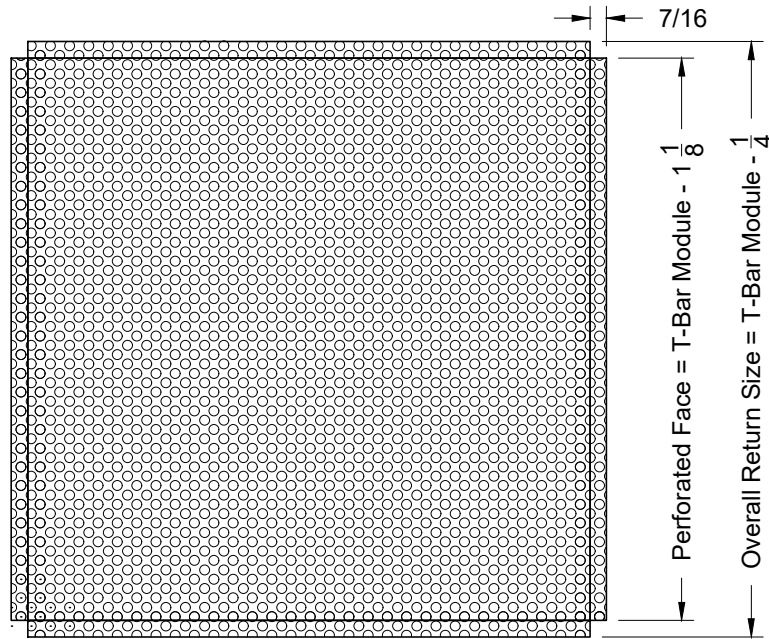

Model: PRTB-6 Perforated Screen - Non Ducted - Lay In T-Bar

PRTB-6 - Lay in T-Bar

Side View

| Listed Size Nominal |
|---------------------|
| Face |
| 12 x 12 |
| 24 x 12 |
| 24 x 24 |
| 36 x 24 |
| 48 x 12 |
| 48 x 24 |

Face View

Perforated Face Return 3/16 Diameter Holes on 1/4 Staggered Centers

| 1. Available Finishes | 2. Available Accessories | 3. Available Options | 4. Construction Details |
|--|--------------------------|----------------------|---|
| Standard Finish: 01 White 03 Black Optional Finish 28 Custom Color | | | <ul style="list-style-type: none"> Aluminum Construction Only available in Listed Sizes |
| | | | All Dimensions ±1/16" |

Model: PRTB-8

Perforated Screen - Non Ducted - Tegular T-Bar

PRTB-8 - Tegular T-Bar

Side View

Face View

Perforated Face Return $\frac{3}{16}$ Diameter Holes on $\frac{1}{4}$ Staggered Centers

| 1. Available Finishes | 2. Available Accessories | 3. Available Options | 4. Construction Details |
|--|--------------------------|----------------------|---|
| Standard Finish: 01 White 03 Black Optional Finish 28 Custom Color | | | <ul style="list-style-type: none"> Aluminum Construction Only available in Listed Sizes |
| | | | All Dimensions $\pm 1/16$ " |