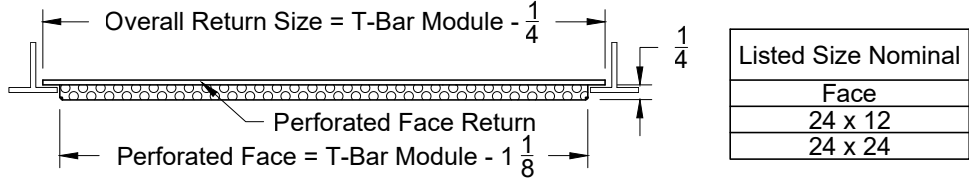

Model: PRTB-6 Perforated Screen - Non Ducted - Lay In T-Bar

PRTB-6 - Lay in T-Bar

Side View

| Listed Size Nominal |
|---------------------|
| Face |
| 12 x 12 |
| 24 x 12 |
| 24 x 24 |
| 36 x 24 |
| 48 x 12 |
| 48 x 24 |

Face View

Perforated Face Return 3/16 Diameter Holes on 1/4 Staggered Centers

| 1. Available Finishes | 2. Available Accessories | 3. Available Options | 4. Construction Details |
|--|--------------------------|----------------------|---|
| Standard Finish: 01 White 03 Black Optional Finish 28 Custom Color | | | <ul style="list-style-type: none"> Aluminum Construction Only available in Listed Sizes |
| | | | All Dimensions ±1/16" |

Model: PRTB-8

Perforated Screen - Non Ducted - Tegular T-Bar

PRTB-8 - Tegular T-Bar

Side View

Face View

Perforated Face Return $\frac{3}{16}$ Diameter Holes on $\frac{1}{4}$ Staggered Centers

| 1. Available Finishes | 2. Available Accessories | 3. Available Options | 4. Construction Details |
|--|--------------------------|----------------------|---|
| Standard Finish: 01 White 03 Black Optional Finish 28 Custom Color | | | <ul style="list-style-type: none"> Aluminum Construction Only available in Listed Sizes |
| | | | All Dimensions $\pm 1/16$ " |