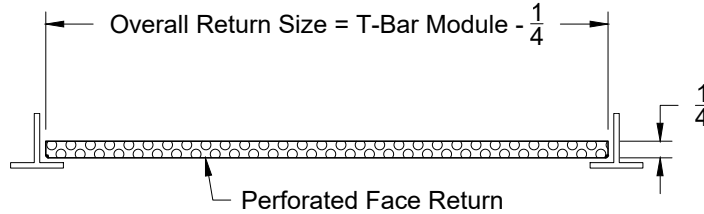

Model: PRTB-6 Perforated Screen - Non Ducted - Lay In T-Bar

PRTB-6 - Lay in T-Bar

Side View

| Listed Size Nominal |
|---------------------|
| Face |
| 12 x 12 |
| 24 x 12 |
| 24 x 24 |
| 36 x 24 |
| 48 x 12 |
| 48 x 24 |

Face View

Perforated Face Return 3/16 Diameter Holes on 1/4 Staggered Centers

| 1. Available Finishes | 2. Available Accessories | 3. Available Options | 4. Construction Details |
|--|--------------------------|----------------------|---|
| Standard Finish: 01 White 03 Black Optional Finish 28 Custom Color | | | <ul style="list-style-type: none"> Aluminum Construction Only available in Listed Sizes |
| | | | All Dimensions ±1/16" |

Model: PRTB-8

Perforated Screen - Non Ducted - Tegular T-Bar

PRTB-8 - Tegular T-Bar

Side View

Face View

Perforated Face Return $\frac{3}{16}$ Diameter Holes on $\frac{1}{4}$ Staggered Centers

| 1. Available Finishes | 2. Available Accessories | 3. Available Options | 4. Construction Details |
|--|--------------------------|----------------------|---|
| Standard Finish: 01 White 03 Black Optional Finish 28 Custom Color | | | <ul style="list-style-type: none"> Aluminum Construction Only available in Listed Sizes |
| | | | All Dimensions $\pm 1/16$ " |

Model: PRTB-9 Perforated Screen - Non Ducted - Bolt Slot

PRTB-9 - Bolt Slot

Side View

Face View

Perforated Face Return $\frac{3}{16}$ Diameter Holes on $\frac{1}{4}$ Staggered Centers

| 1. Available Finishes | 2. Available Accessories | 3. Available Options | 4. Construction Details |
|--|--------------------------|----------------------|---|
| Standard Finish: 01 White 03 Black Optional Finish 28 Custom Color | | | <ul style="list-style-type: none"> Aluminum Construction Only available in Listed Sizes |
| All Dimensions $\pm 1/16$ " | | | |