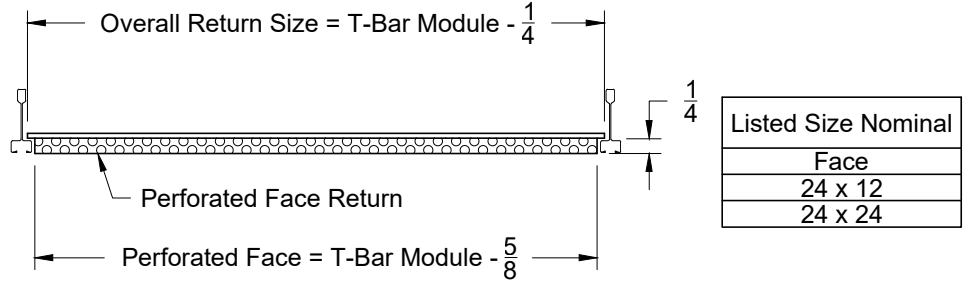

Model: PRTB-9 Perforated Screen - Non Ducted - Bolt Slot

PRTB-9 - Bolt Slot

Side View