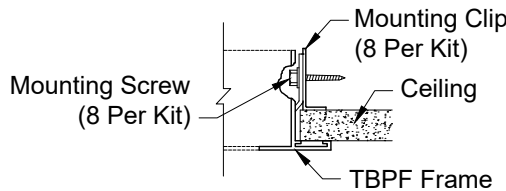

Model: TBPf

T-Bar Plaster Frame

TBPf - T-Bar Lay-In

| Listed Size |
|-------------|
| 12 x 12 |
| 24 x 12 |
| 20 x 20 |
| 24 x 24 |
| 36 x 24 |
| 36 x 36 |
| 48 x 24 |
| 48 x 48 |

| 1. Available Finishes | 2. Available Accessories | 3. Available Options | 4. Construction Details |
|--|--------------------------|---|---|
| Standard Finish: 01 White Optional Finish 02 Satin Silver 03 Black | | TBPfMK - T-Bar Plaster Frame Mounting Kit | <ul style="list-style-type: none"> Aluminum Construction Only Available in Listed Sizes |
| All Dimensions $\pm 1/16$ " | | | |

Model: STBPF Steel T-Bar Plaster Frame

STBPF- T-Bar Lay-In

| Listed Size |
|-------------|
| 12 x 12 |
| 24 x 12 |
| 24 x 24 |
| 36 x 24 |
| 36 x 36 |
| 48 x 24 |
| 48 x 48 |

| 1. Available Finishes | 2. Available Accessories | 3. Available Options | 4. Construction Details |
|--|--------------------------|---|--|
| Standard Finish: 01 White Optional Finish 02 Satin Silver 03 Black | | TBPFMK - T-Bar Plaster Frame Mounting Kit | <ul style="list-style-type: none"> Steel Construction Only Available in Listed Sizes |