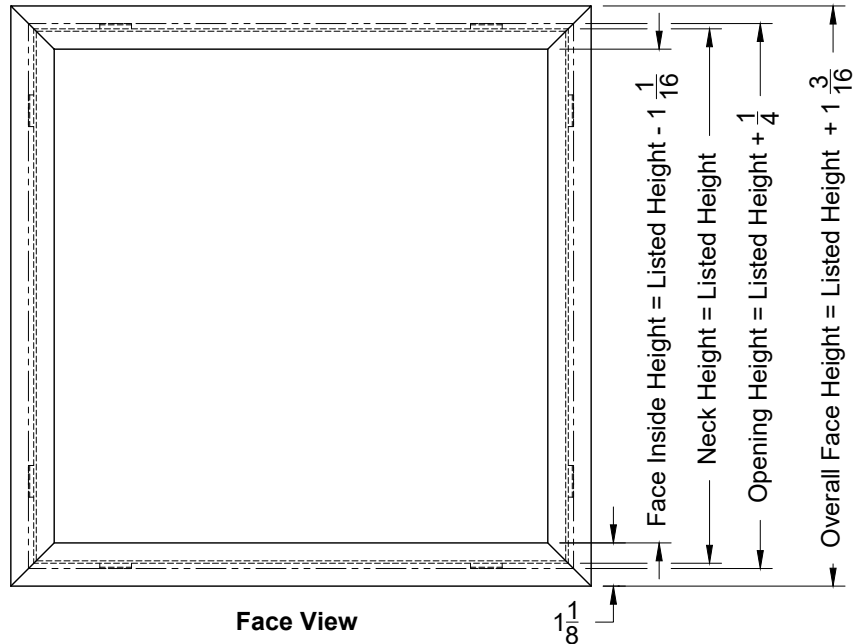

Model: TBPf

T-Bar Plaster Frame

TBPf - T-Bar Lay-In

| Listed Size |
|-------------|
| 12 x 12 |
| 24 x 12 |
| 20 x 20 |
| 24 x 24 |
| 36 x 24 |
| 36 x 36 |
| 48 x 24 |
| 48 x 48 |

| 1. Available Finishes | 2. Available Accessories | 3. Available Options | 4. Construction Details |
|--|--------------------------|---|---|
| Standard Finish: 01 White Optional Finish 02 Satin Silver 03 Black | | TBPfMK - T-Bar Plaster Frame Mounting Kit | <ul style="list-style-type: none"> Aluminum Construction Only Available in Listed Sizes |
| All Dimensions $\pm 1/16$ " | | | |

Model: STBPF Steel T-Bar Plaster Frame

STBPF- T-Bar Lay-In

| Listed Size |
|-------------|
| 12 x 12 |
| 24 x 12 |
| 24 x 24 |
| 36 x 24 |
| 36 x 36 |
| 48 x 24 |
| 48 x 48 |

| 1. Available Finishes | 2. Available Accessories | 3. Available Options | 4. Construction Details |
|--|--------------------------|---|--|
| Standard Finish: 01 White Optional Finish 02 Satin Silver 03 Black | | TBPFMK - T-Bar Plaster Frame Mounting Kit | <ul style="list-style-type: none"> Steel Construction Only Available in Listed Sizes |

All Dimensions $\pm 1/16$ "