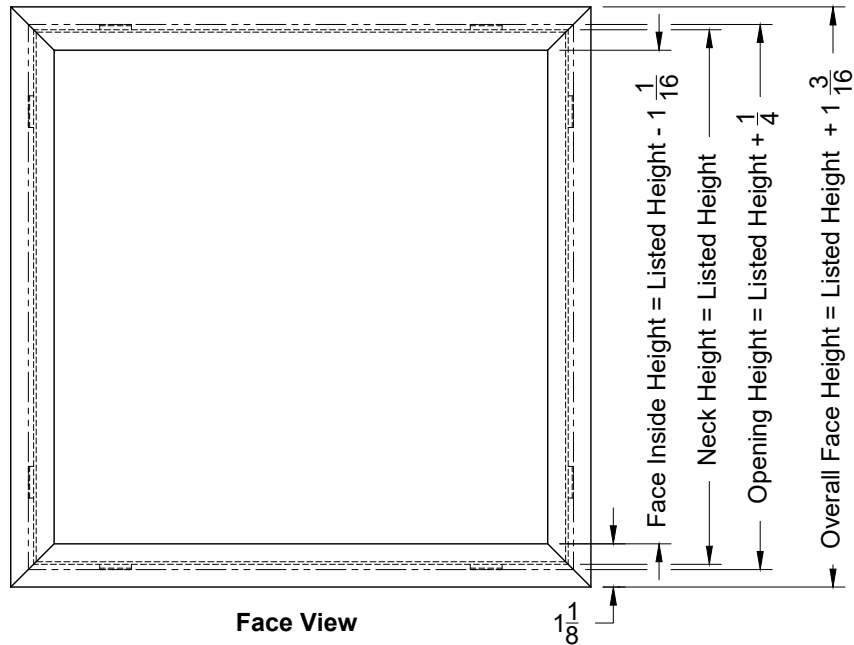

Model: TBPf

T-Bar Plaster Frame

TBPf - T-Bar Lay-In

| Listed Size |
|-------------|
| 12 x 12 |
| 24 x 12 |
| 20 x 20 |
| 24 x 24 |
| 36 x 24 |
| 36 x 36 |
| 48 x 24 |
| 48 x 48 |

| 1. Available Finishes | 2. Available Accessories | 3. Available Options | 4. Construction Details |
|--|--------------------------|---|---|
| Standard Finish: 01 White Optional Finish 02 Satin Silver 03 Black | | TBPfMK - T-Bar Plaster Frame Mounting Kit | <ul style="list-style-type: none"> Aluminum Construction Only Available in Listed Sizes |
| All Dimensions $\pm 1/16$ " | | | |

Model: STBPF Steel T-Bar Plaster Frame

STBPF- T-Bar Lay-In

| Listed Size |
|-------------|
| 12 x 12 |
| 24 x 12 |
| 24 x 24 |
| 36 x 24 |
| 36 x 36 |
| 48 x 24 |
| 48 x 48 |

| 1. Available Finishes | 2. Available Accessories | 3. Available Options | 4. Construction Details |
|--|--------------------------|---|--|
| Standard Finish: 01 White Optional Finish 02 Satin Silver 03 Black | | TBPFMK - T-Bar Plaster Frame Mounting Kit | <ul style="list-style-type: none"> Steel Construction Only Available in Listed Sizes |

All Dimensions $\pm 1/16$ "