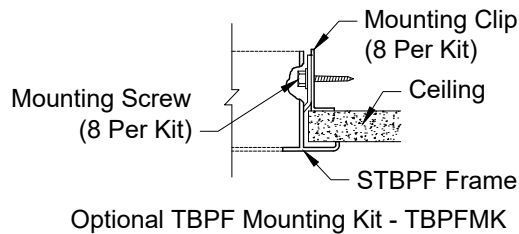

Model: TBPf

T-Bar Plaster Frame

TBPf - T-Bar Lay-In

| Listed Size |
|-------------|
| 12 x 12 |
| 24 x 12 |
| 20 x 20 |
| 24 x 24 |
| 36 x 24 |
| 36 x 36 |
| 48 x 24 |
| 48 x 48 |

| 1. Available Finishes | 2. Available Accessories | 3. Available Options | 4. Construction Details |
|--|--------------------------|---|---|
| Standard Finish: 01 White Optional Finish 02 Satin Silver 03 Black | | TBPfMK - T-Bar Plaster Frame Mounting Kit | <ul style="list-style-type: none"> Aluminum Construction Only Available in Listed Sizes |
| All Dimensions $\pm 1/16$ " | | | |

Model: STBPF Steel T-Bar Plaster Frame

STBPF- T-Bar Lay-In

| Listed Size |
|-------------|
| 12 x 12 |
| 24 x 12 |
| 24 x 24 |
| 36 x 24 |
| 36 x 36 |
| 48 x 24 |
| 48 x 48 |

| 1. Available Finishes | 2. Available Accessories | 3. Available Options | 4. Construction Details |
|--|--------------------------|---|--|
| Standard Finish: 01 White Optional Finish 02 Satin Silver 03 Black | | TBPFMK - T-Bar Plaster Frame Mounting Kit | <ul style="list-style-type: none"> Steel Construction Only Available in Listed Sizes |