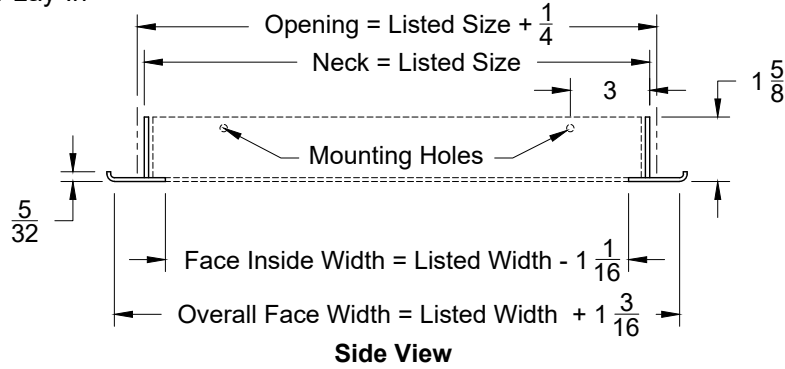

Model: TBPf

T-Bar Plaster Frame

TBPf - T-Bar Lay-In

| Listed Size |
|-------------|
| 12 x 12 |
| 24 x 12 |
| 20 x 20 |
| 24 x 24 |
| 36 x 24 |
| 36 x 36 |
| 48 x 24 |
| 48 x 48 |

| 1. Available Finishes | 2. Available Accessories | 3. Available Options | 4. Construction Details |
|--|--------------------------|---|---|
| Standard Finish: 01 White Optional Finish 02 Satin Silver 03 Black | | TBPfMK - T-Bar Plaster Frame Mounting Kit | <ul style="list-style-type: none"> Aluminum Construction Only Available in Listed Sizes |
| All Dimensions $\pm 1/16$ " | | | |

Model: STBPF Steel T-Bar Plaster Frame

STBPF- T-Bar Lay-In

| Listed Size |
|-------------|
| 12 x 12 |
| 24 x 12 |
| 24 x 24 |
| 36 x 24 |
| 36 x 36 |
| 48 x 24 |
| 48 x 48 |

| 1. Available Finishes | 2. Available Accessories | 3. Available Options | 4. Construction Details |
|--|--------------------------|---|--|
| Standard Finish: 01 White Optional Finish 02 Satin Silver 03 Black | | TBPFMK - T-Bar Plaster Frame Mounting Kit | <ul style="list-style-type: none"> Steel Construction Only Available in Listed Sizes |

All Dimensions $\pm 1/16$ "