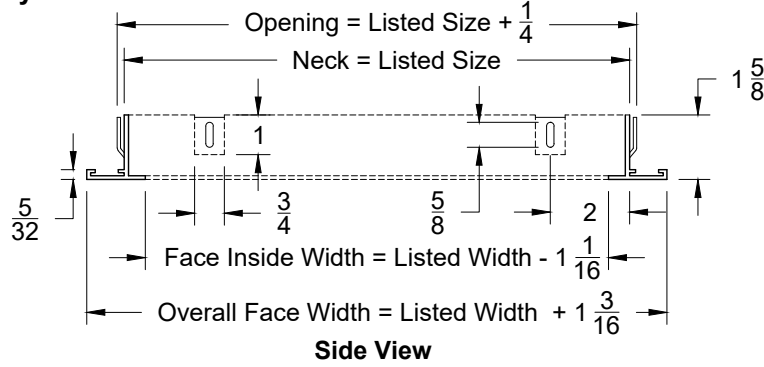

Model: TBPf

T-Bar Plaster Frame

TBPf - T-Bar Lay-In

| Listed Size |
|-------------|
| 12 x 12 |
| 24 x 12 |
| 20 x 20 |
| 24 x 24 |
| 36 x 24 |
| 36 x 36 |
| 48 x 24 |
| 48 x 48 |

| 1. Available Finishes | 2. Available Accessories | 3. Available Options | 4. Construction Details |
|--|--------------------------|---|---|
| Standard Finish: 01 White Optional Finish 02 Satin Silver 03 Black | | TBPfMK - T-Bar Plaster Frame Mounting Kit | <ul style="list-style-type: none"> Aluminum Construction Only Available in Listed Sizes |
| All Dimensions $\pm 1/16$ " | | | |

Model: STBPF Steel T-Bar Plaster Frame

STBPF- T-Bar Lay-In

| Listed Size |
|-------------|
| 12 x 12 |
| 24 x 12 |
| 24 x 24 |
| 36 x 24 |
| 36 x 36 |
| 48 x 24 |
| 48 x 48 |

| 1. Available Finishes | 2. Available Accessories | 3. Available Options | 4. Construction Details |
|--|--------------------------|---|--|
| Standard Finish: 01 White Optional Finish 02 Satin Silver 03 Black | | TBPFMK - T-Bar Plaster Frame Mounting Kit | <ul style="list-style-type: none"> Steel Construction Only Available in Listed Sizes |

All Dimensions $\pm 1/16$ "