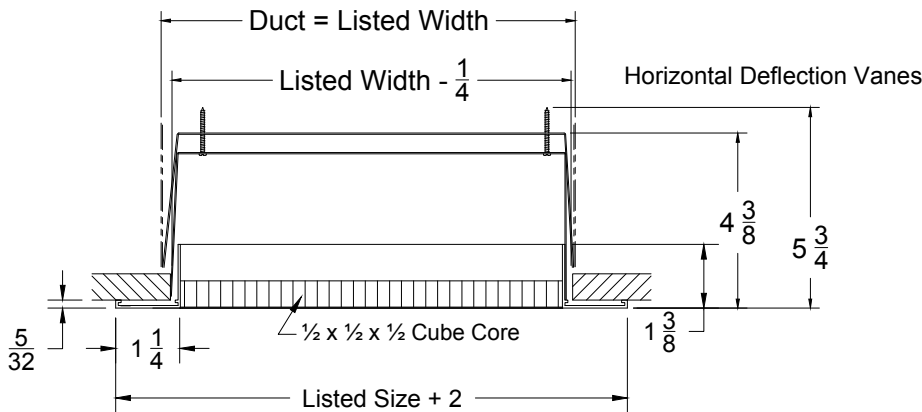

Project:
 Tag:
 Engineer:
 Contractor:
 Date:

METALAIRE™

Submittal: CC5-1 CM

Side Wall / Ceiling Return Grilles and Registers Extruded Aluminum - 1/2" x 1/2" x 1/2" Core

Models: CC5-1 CM Side Wall / Ceiling Return Grille - Surface Mount

Model: CC5-1 CM (Return Grille - Surface Mount)

Model: CC5-1 CM -OBD (Return Grille - Concealed Mounting)

Notes: (check if provided)

1. Available Finishes	2. Available Accessories	3. Available Options	4. Construction Details
Standard Finish: 01 White. Optional Finish (no extra charge): 24 Mill Finish. Optional Finish (extra charge): 02 Satin Silver 03 Black 28 Custom Color / Setup Charge	OBD - Steel Opposed Blade Damper OBDA - Aluminum Opposed Blade Damper L9 - Equalizing Grid.	IS - Insect Screen.	