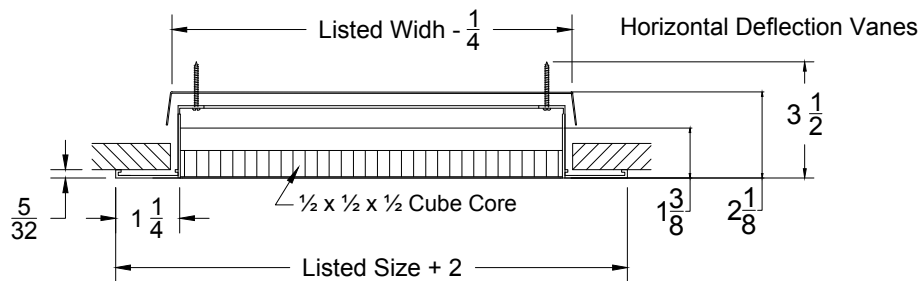

Project:
 Tag:
 Engineer:
 Contractor:
 Date:

METALAIRE™

Submittal: CC5-1 CM

Side Wall / Ceiling Return Grilles and Registers Extruded Aluminum - 1/2" x 1/2" x 1/2" Core

Models: CC5-1 CM Side Wall / Ceiling Return Grille - Surface Mount

Model: CC5-1 CM (Return Grille - Surface Mount)

Model: CC5-1 CM -OBD (Return Grille - Concealed Mounting)

Notes: (check if provided)

1. Available Finishes	2. Available Accessories	3. Available Options	4. Construction Details
Standard Finish: 01 White. Optional Finish (no extra charge): 24 Mill Finish. Optional Finish (extra charge): 02 Satin Silver 03 Black 28 Custom Color / Setup Charge	OBD - Steel Opposed Blade Damper OBDA - Aluminum Opposed Blade Damper L9 - Equalizing Grid.	IS - Insect Screen.	