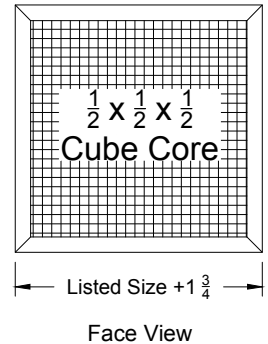

Project:
 Tag:
 Engineer:
 Contractor:
 Date:

METALAIRE™

Submittal: CC5-1 CM

Side Wall / Ceiling Return Grilles and Registers Extruded Aluminum - 1/2" x 1/2" x 1/2" Core

Models: CC5-1 CM Side Wall / Ceiling Return Grille - Surface Mount

Model: CC5-1 CM (Return Grille - Surface Mount)

Model: CC5-1 CM -OBD (Return Grille - Concealed Mounting)

Notes: (check if provided)

1. Available Finishes	2. Available Accessories	3. Available Options	4. Construction Details
Standard Finish: 01 White. Optional Finish (no extra charge): 24 Mill Finish. Optional Finish (extra charge): 02 Satin Silver 03 Black 28 Custom Color / Setup Charge	OBD - Steel Opposed Blade Damper OBDA - Aluminum Opposed Blade Damper L9 - Equalizing Grid.	IS - Insect Screen.	