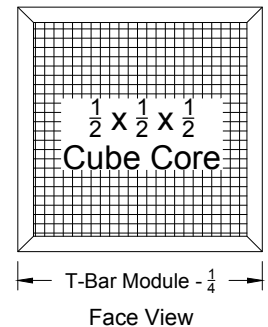

Project:
 Tag:
 Engineer:
 Contractor:
 Date:

METALAIRE™

Submittal: CC5-1 CM

Side Wall / Ceiling Return Grilles and Registers Extruded Aluminum - 1/2" x 1/2" x 1/2" Core

Models: CC5-1 CM Side Wall / Ceiling Return Grille - Surface Mount

Model: CC5-1 CM (Return Grille - Surface Mount)

Model: CC5-1 CM -OBD (Return Grille - Concealed Mounting)

Notes: (check if provided)

1. Available Finishes	2. Available Accessories	3. Available Options	4. Construction Details
Standard Finish: 01 White. Optional Finish (no extra charge): 24 Mill Finish. Optional Finish (extra charge): 02 Satin Silver 03 Black 28 Custom Color / Setup Charge	OBD - Steel Opposed Blade Damper OBDA - Aluminum Opposed Blade Damper L9 - Equalizing Grid.	IS - Insect Screen.	