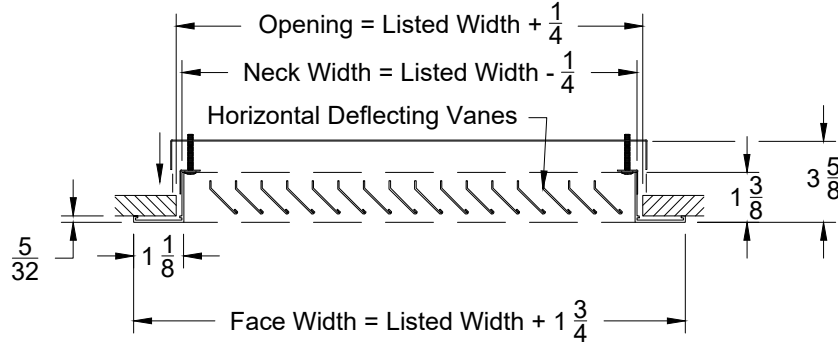

Model: RH-1-CM

45° Fixed Blade - Concealed Mounting

### RH-1 CM - Concealed Mount

Side View

Face View

Concealed Mount Detail

1. Available Finishes	2. Available Accessories	3. Available Options	4. Construction Details
			<p style="text-align: right;">All Dimensions <math>\pm 1/16"</math></p>