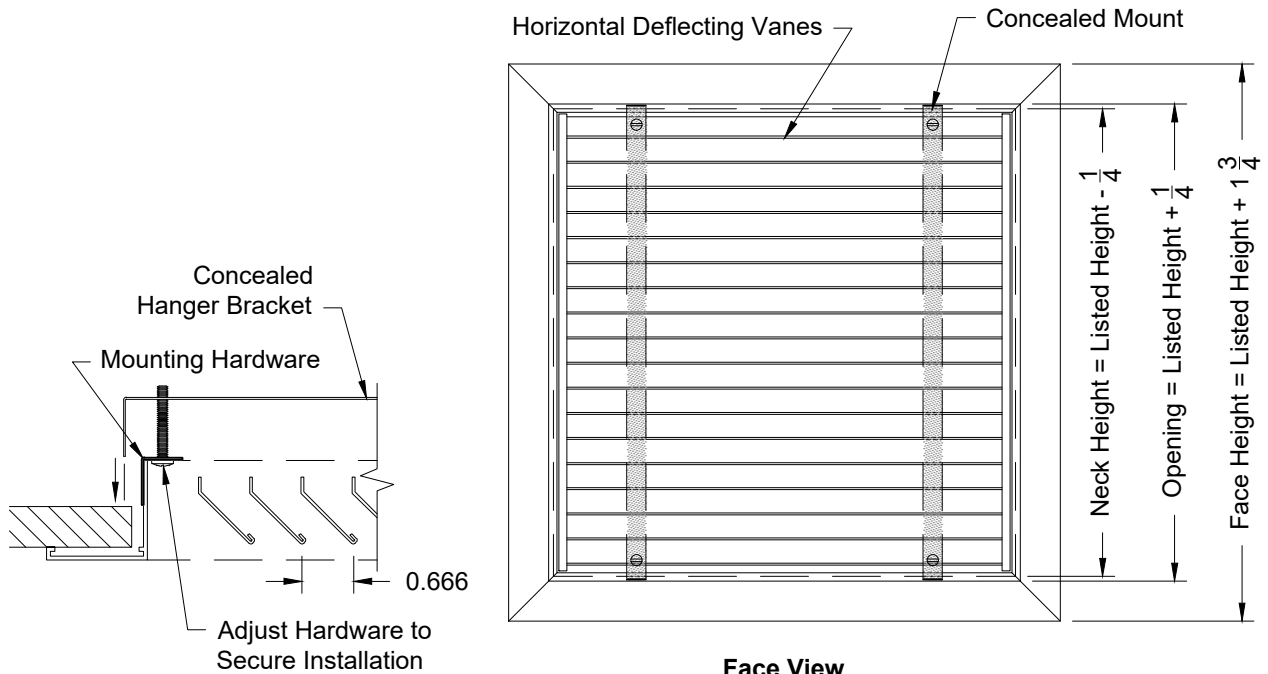

Model: RH-1-CM

45° Fixed Blade - Concealed Mounting

### RH-1 CM - Concealed Mount

Side View

Face View

Concealed Mount Detail

1. Available Finishes	2. Available Accessories	3. Available Options	4. Construction Details
			<p style="text-align: right;">All Dimensions <math>\pm 1/16"</math></p>